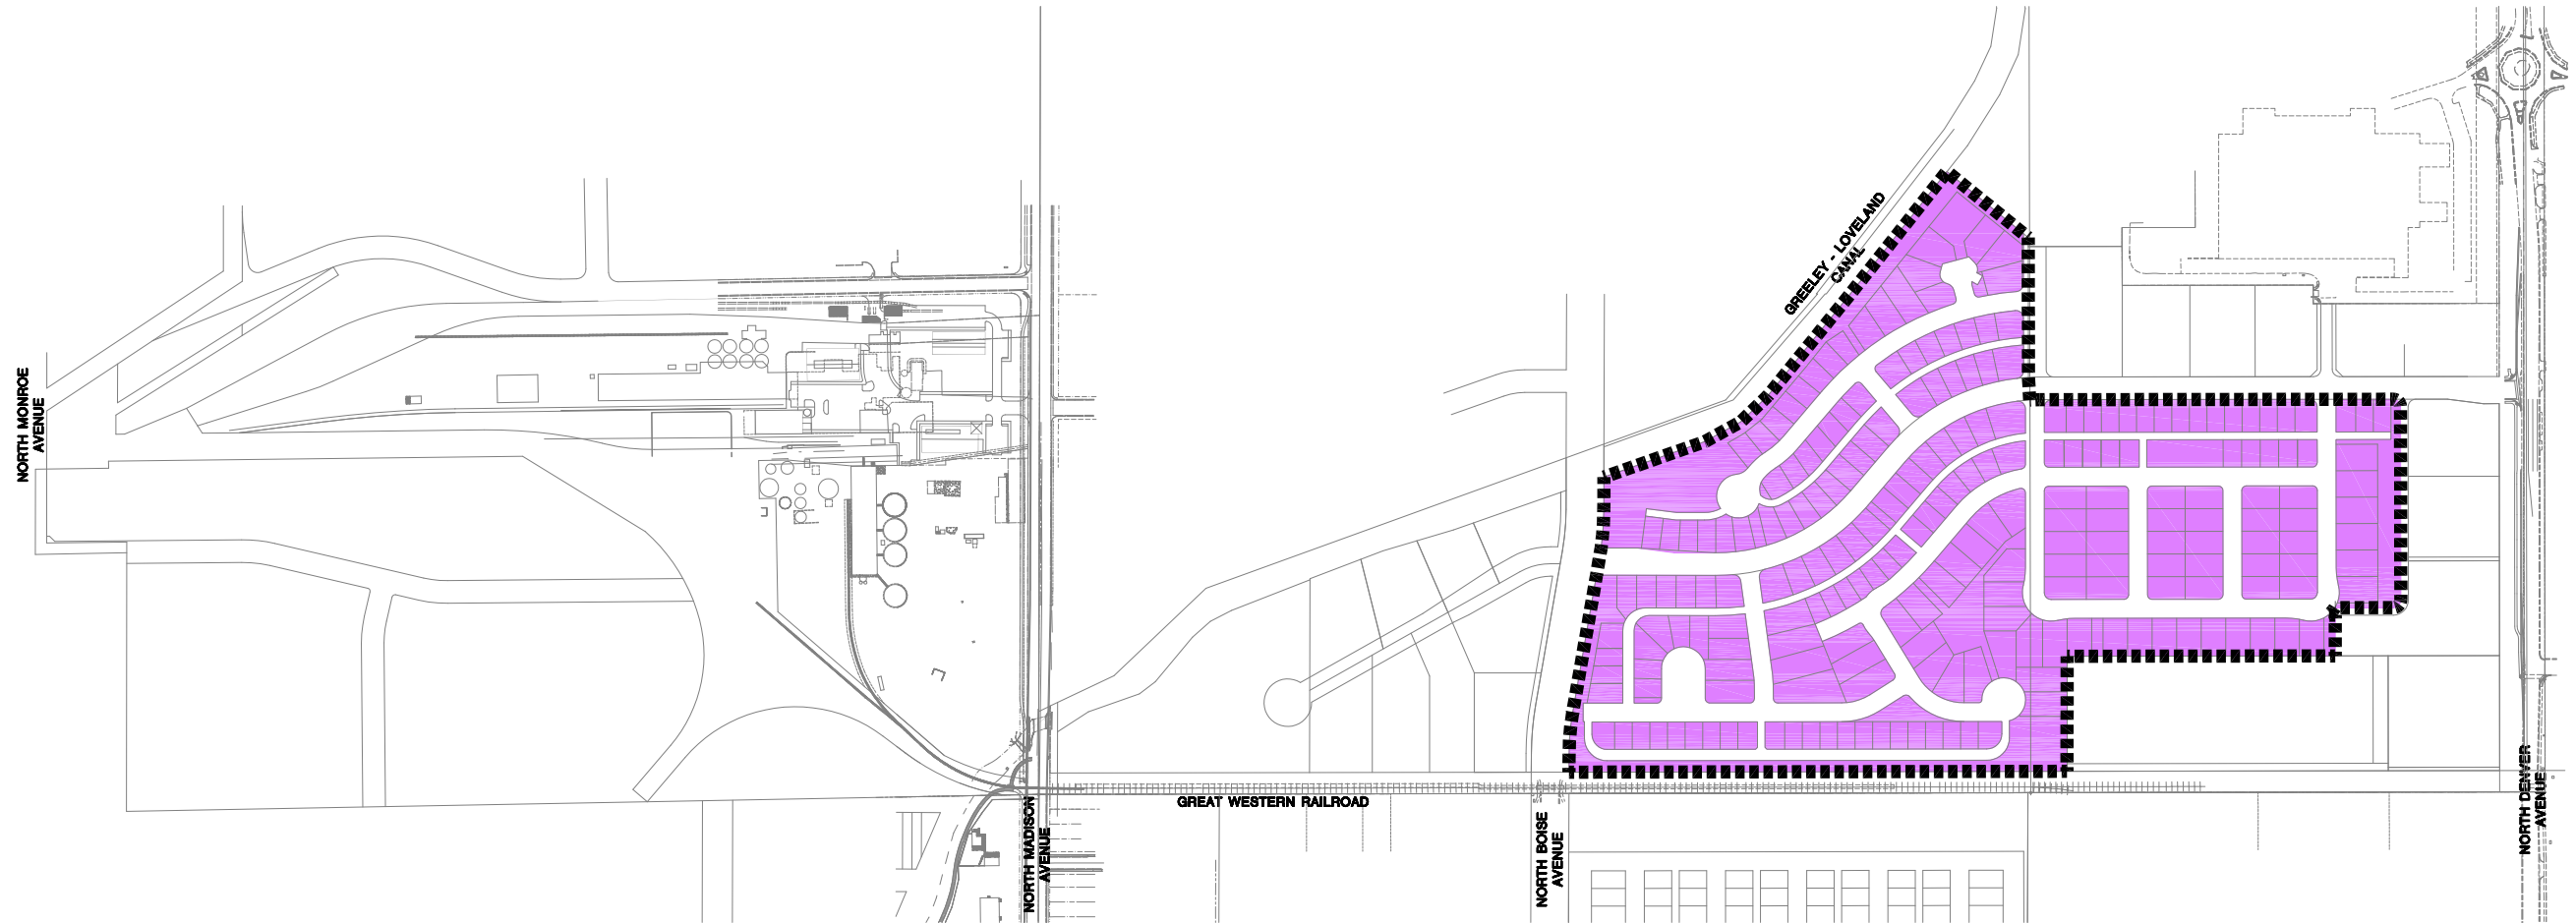

LOVELAND MIDTOWN METROPOLITAN DISTRICT

LOVELAND, LARIMER COUNTY, COLORADO

■■■■■■■■ DISTRICT
BOUNDARY
LINE

VICINITY MAP

MAP OF DISTRICT BOUNDARY

LOVELAND MIDTOWN METROPOLITAN
DISTRICT

748 Whalers Way, Bldg. D
Fort Collins, Colorado
Phone: 970.226.0557
Fax: 970.226.0204
Job no. 1015.0000.00
Filename: Metro District\state exhibit 12-27-05
December 27, 2005