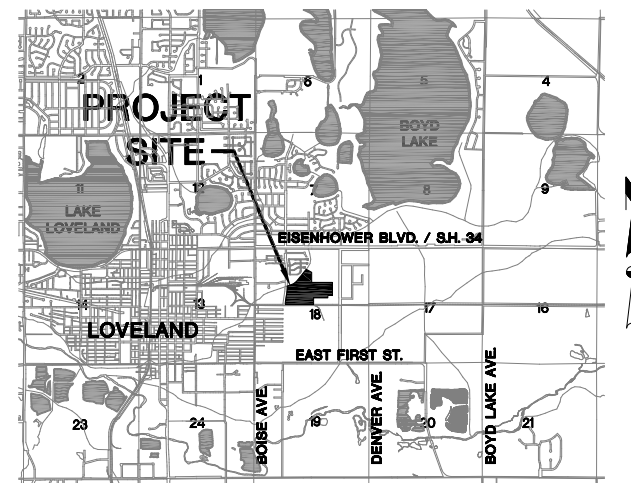

LOVELAND MIDTOWN METROPOLITAN DISTRICT

LOVELAND, LARIMER COUNTY, COLORADO

■■■■■■■■ DISTRICT
BOUNDARY
LINE

VICINITY MAP

MAP OF DISTRICT BOUNDARY

LOVELAND MIDTOWN METROPOLITAN
DISTRICT

748 Whalers Way, Bldg. D
Fort Collins, Colorado
Phone: 970.226.0557
Fax: 970.226.0204
Job no. 1015.0000.00
Filename: Metro District\state exhibit 12-27-05
December 27, 2005